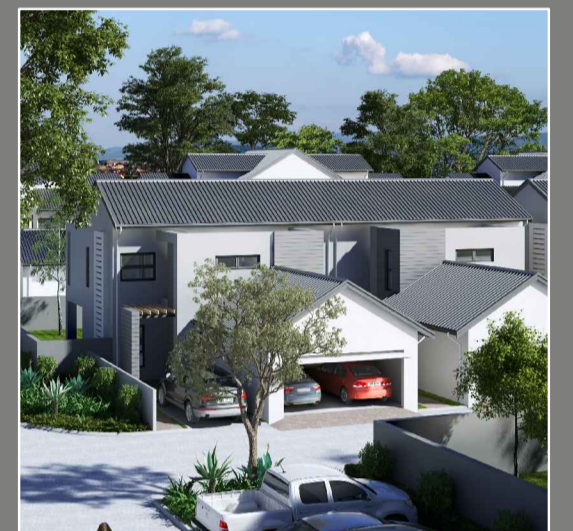

ANNEXURE C

BACARA
PAULSHOF

3 Bedrooms - 2 Bathrooms

Revision 05 - 08/11/2016

Ground Floor	
Unit	88.5 m ²
Covered Patio	8.0 m ²
Total	96.5 m²

E1

ELECTRICAL LEGEND

- DOUBLE 15AMP SOCKET 300mm ABOVE FFL
- DOUBLE 15AMP SOCKET 1050mm ABOVE FFL
- SINGLE 15AMP SOCKET 1050mm ABOVE FFL
- SINGLE 15AMP SOCKET FOR EXTRACTOR FAN
- 2 WAY SWITCH
- SWITCH
- INT INTERCOM
- TEL TELEPHONE POINT
- TV TELEVISION POINT
- STOVE ISOLATOR
- LED DOWN LIGHT
- 220V CEILING MOUNTED LIGHT
- DISTRIBUTION BOARD