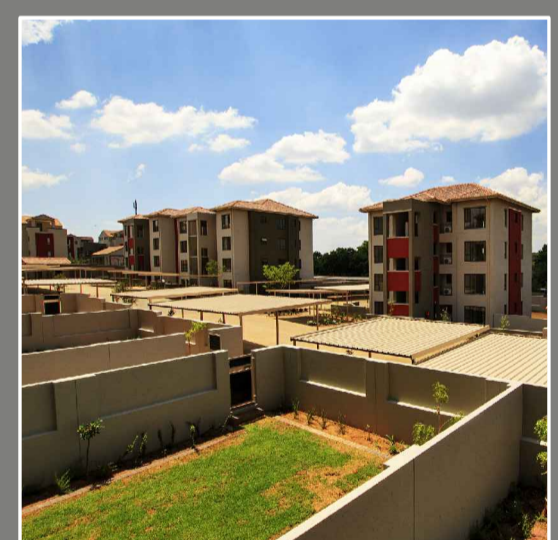

ANNEXURE C

2 Bedrooms - 1 Bathroom

Revision 5 - 14/02/2018

Type C1

Unit	66.0 m ²
Covered Patio	7.5 m ²
Total	73.5 m²

ELECTRICAL LEGEND

- DOUBLE 15AMP SOCKET 300mm ABOVE FFL
- DOUBLE 15AMP SOCKET 1050mm ABOVE FFL
- SINGLE 15AMP SOCKET 1050mm ABOVE FFL
- SINGLE 15AMP SOCKET FOR EXTRACTOR FAN
- SINGLE 15AMP SOCKET FOR MICROWAVE
- SWITCH
- FIBRE POINT
- TELEVISION POINT
- STOVE ISOLATOR
- LED DOWN LIGHT
- 220V CEILING MOUNTED LIGHT
- DISTRIBUTION BOARD