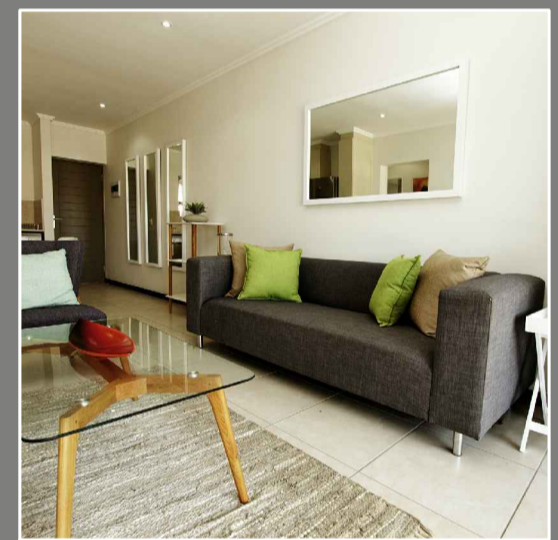

ANNEXURE C

2 Bedrooms - 1 Bathroom

Revision 5 - 14/02/2018

Type C1

Unit	66.0 m ²
Covered Patio	7.5 m ²
Total	73.5 m²

ELECTRICAL LEGEND

- DOUBLE 15AMP SOCKET 300mm ABOVE FFL
- DOUBLE 15AMP SOCKET 1050mm ABOVE FFL
- SINGLE 15AMP SOCKET 1050mm ABOVE FFL
- SINGLE 15AMP SOCKET FOR EXTRACTOR FAN
- SINGLE 15AMP SOCKET FOR MICROWAVE
- SWITCH
- FIBRE POINT
- TELEVISION POINT
- STOVE ISOLATOR
- LED DOWN LIGHT
- 220V CEILING MOUNTED LIGHT
- DISTRIBUTION BOARD