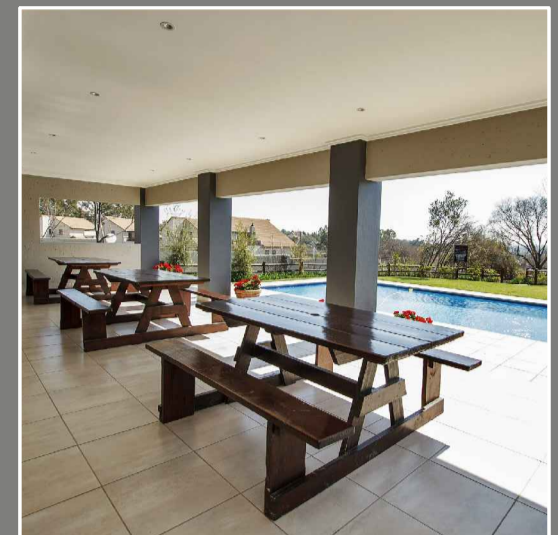

ANNEXURE C

2 Bedrooms - 1 Bathroom

Revision 5 - 14/02/2018

Type C1

Unit	66.0 m ²
Covered Patio	7.5 m ²
Total	73.5 m²

ELECTRICAL LEGEND

- DOUBLE 15AMP SOCKET 300mm ABOVE FFL
- DOUBLE 15AMP SOCKET 1050mm ABOVE FFL
- SINGLE 15AMP SOCKET 1050mm ABOVE FFL
- SINGLE 15AMP SOCKET FOR EXTRACTOR FAN
- SINGLE 15AMP SOCKET FOR MICROWAVE
- SWITCH
- FIBRE POINT
- TELEVISION POINT
- STOVE ISOLATOR
- LED DOWN LIGHT
- 220V CEILING MOUNTED LIGHT
- DISTRIBUTION BOARD