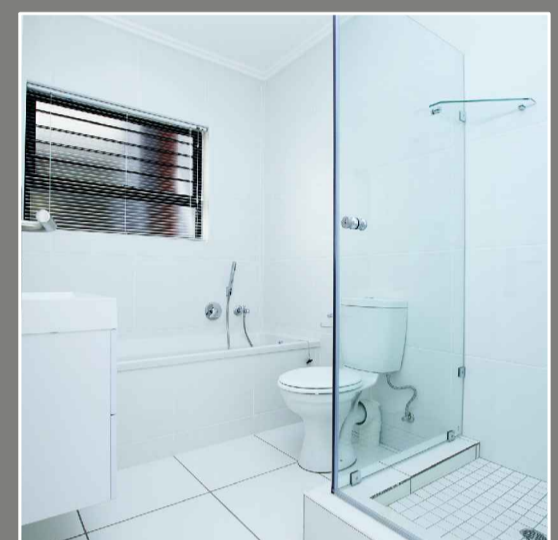

ANNEXURE C

2 Bedrooms - 1 Bathroom

Revision 5 - 14/02/2018

Type C1

Unit	66.0 m ²
Covered Patio	7.5 m ²
Total	73.5 m²

ELECTRICAL LEGEND

- DOUBLE 15AMP SOCKET 300mm ABOVE FFL
- DOUBLE 15AMP SOCKET 1050mm ABOVE FFL
- SINGLE 15AMP SOCKET 1050mm ABOVE FFL
- SINGLE 15AMP SOCKET FOR EXTRACTOR FAN
- SINGLE 15AMP SOCKET FOR MICROWAVE
- SWITCH
- FIBRE POINT
- TELEVISION POINT
- STOVE ISOLATOR
- LED DOWN LIGHT
- 220V CEILING MOUNTED LIGHT
- DISTRIBUTION BOARD